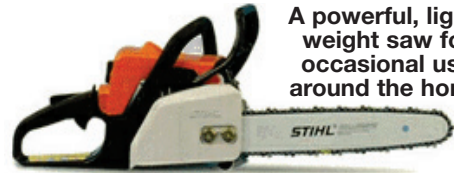

STIHL RATED BEST BUY! BLOWERS STARTING AT \$99.00 *

Model BG 55
HomeScaper
Series™ Blower

\$159.95

STIHL

BG55 RATED
BEST BUY!

STIHL

SH55

Vacuum/Shredder
Great for cleaning up
dried leaves in shrubs
and flower beds.

\$199.95

A powerful, light-
weight saw for
occasional use
around the home

Are you
ready for a

STIHL

MS170

\$169.95

MS210 **\$249.95**

Excellent mid-
range saw for fire-
wood cutters.